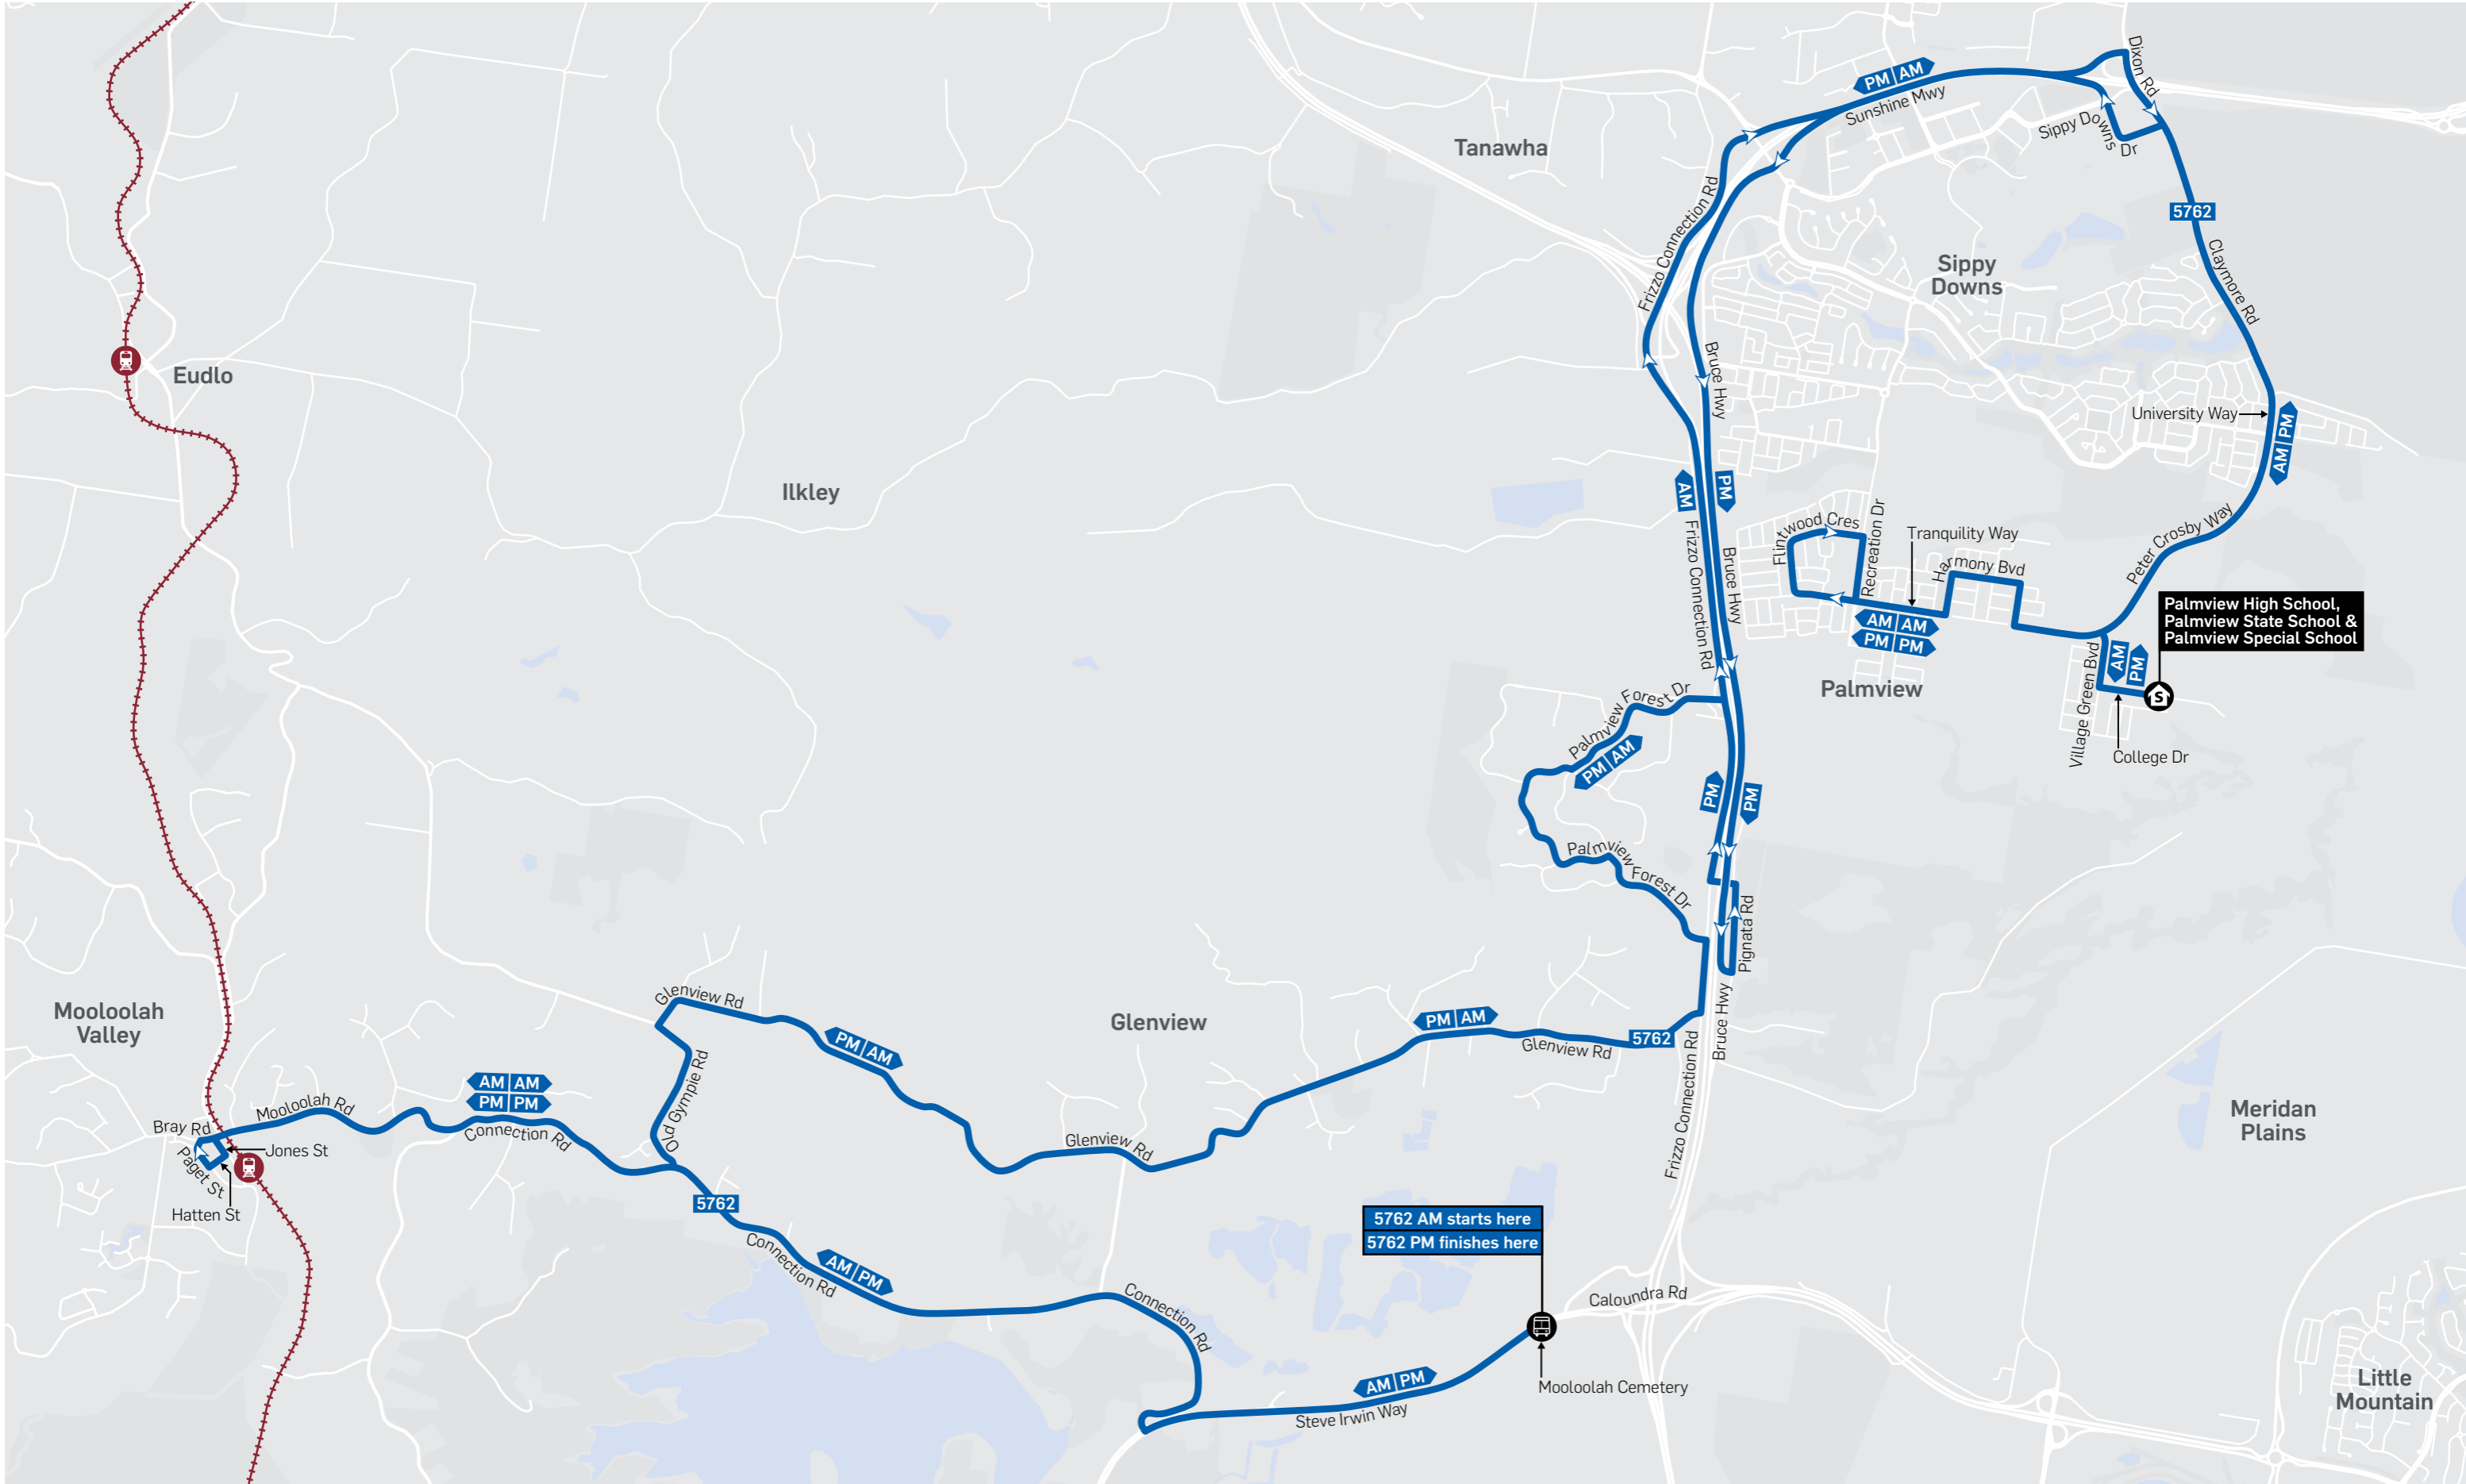

# School bus services: Palmview High School, Palmview State School & Palmview Special School

Morning (AM) & afternoon (PM)  
Effective 23 January 2023

T (07) 5476 6622  
cdcqueensland.com.au

**Key**

- Bus route
- 5762 Route number
- Direction of travel
- Start/finish
- School
- Train line/station

T022914 | base map © OpenStreetMap contributors